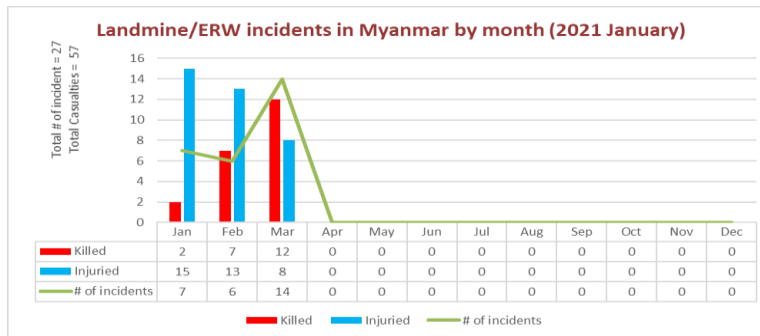

Landmines / ERW Incidents Information (2021)

Overview of incidents and casualties nationwide in 2021 (January-March)

Total incidents		27		
Total Victims		Killed	Injured	Total
		21	36	57
Adult	Total Adult	16	23	39
	Male	9	15	24
	Female	7	8	15
Child	Total Child	5	13	18
	Male	4	9	13
	Female	1	4	5

Focus on the States most affected by landmines/ERW in 2021

Rakhine State (37% of total casualties)

Total incidents		8		
Total Victims		Killed	Injured	Total
		3	18	21
Adult	Total Adult	2	9	11
	Male	0	7	7
	Female	2	2	4
Child	Total Child	1	9	10
	Male	1	7	8
	Female	0	2	2

Incidents affected States/Regions and Townships in 2021

Shan State (42% of total casualties)

Total incidents		9		
Total Victims		Killed	Injured	Total
		11	13	24
Adult	Total Adult	7	10	17
	Male	4	7	11
	Female	3	3	6
Child	Total Child	4	3	7
	Male	3	1	4
	Female	1	2	3