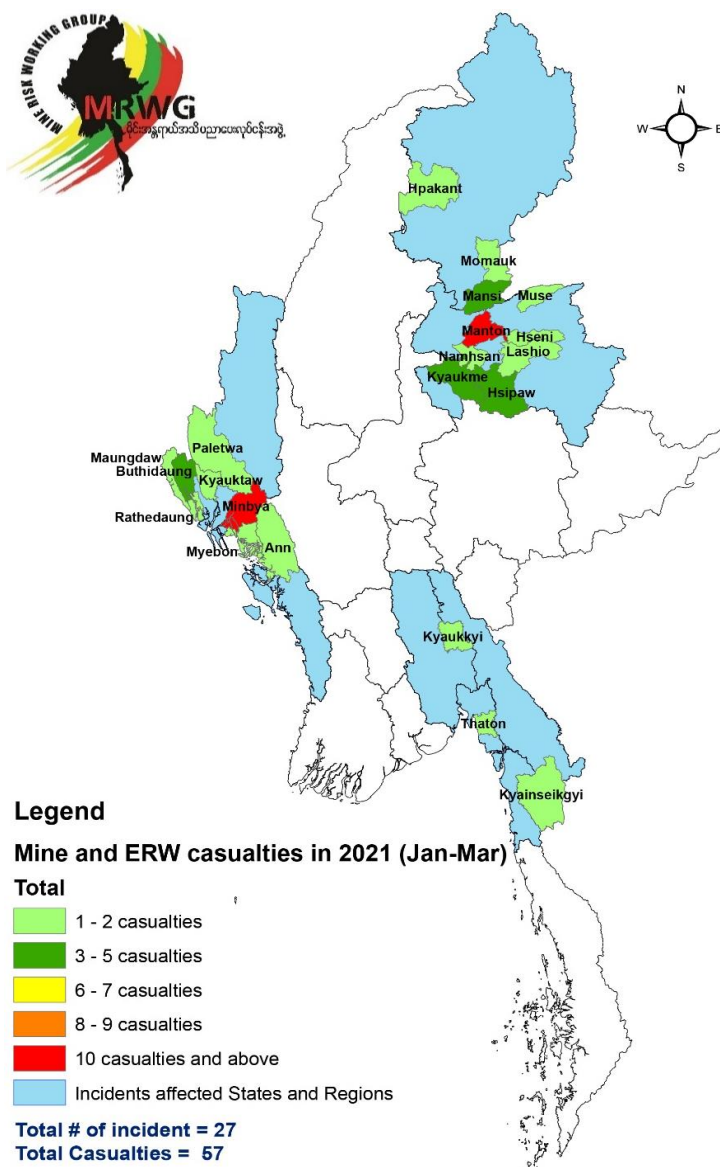

Landmines / ERW Incidents Information (2021)

Overview of incidents and casualties nationwide in 2021 (January-March)

Total incidents		27		
Total Victims		Killed	Injured	Total
		21	36	57
Adult	Total Adult	16	23	39
	Male	9	15	24
	Female	7	8	15
Child	Total Child	5	13	18
	Male	4	9	13
	Female	1	4	5

Focus on the States most affected by landmines/ERW in 2021

Rakhine State (37% of total casualties)

Total incidents		8		
Total Victims		Killed	Injured	Total
		3	18	21
Adult	Total Adult	2	9	11
	Male	0	7	7
	Female	2	2	4
Child	Total Child	1	9	10
	Male	1	7	8
	Female	0	2	2

Incidents affected States/Regions and Townships in 2021

Shan State (42% of total casualties)

Total incidents		9		
Total Victims		Killed	Injured	Total
		11	13	24
Adult	Total Adult	7	10	17
	Male	4	7	11
	Female	3	3	6
Child	Total Child	4	3	7
	Male	3	1	4
	Female	1	2	3

5 other incidents resulting in 5 casualties (9% of total casualties) were also documented in Bago, Chin, Kayin and Mon during the reporting period.